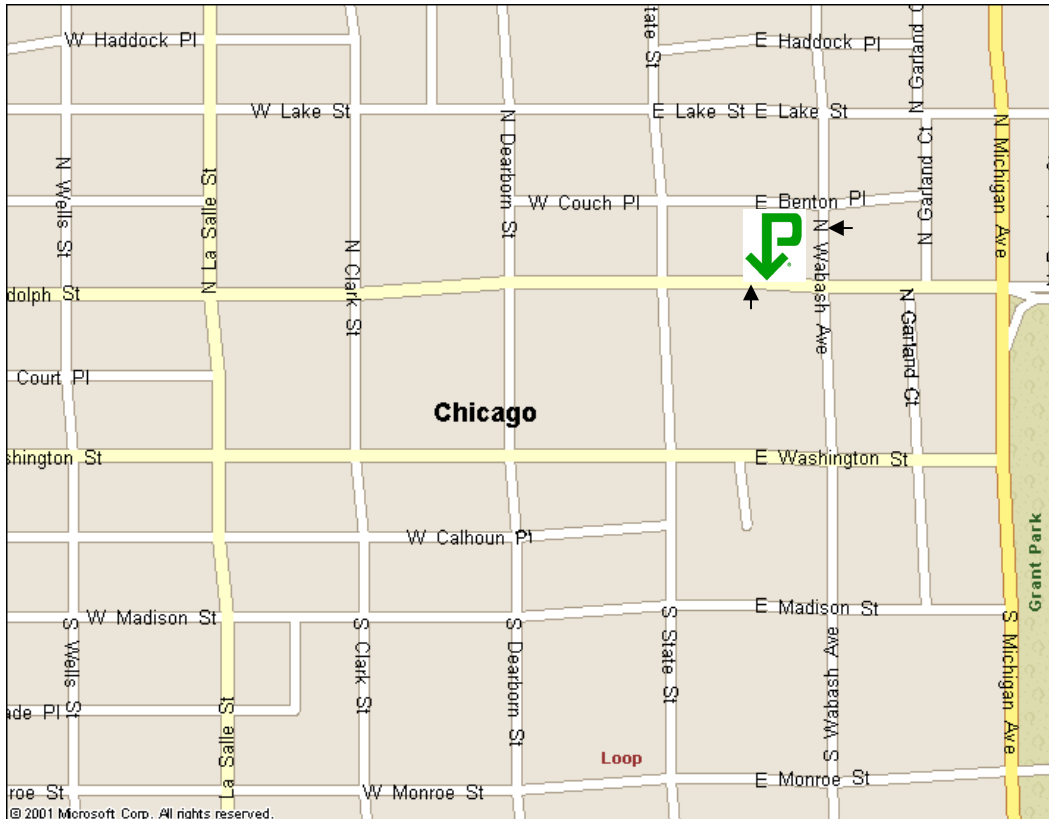

# DIRECTIONS FOR PARKING

**From the South (Dan Ryan)** – Take the Dan Ryan to Washington exit. Head east to State and turn left. Head North to Lake St. and turn right. Head east to Wabash and turn right. Entrance to garage will be on the right hand side of the street.

**From the North (Kennedy Exp.)** Take the Kennedy Exp. to Washington exit. Head east to State and turn left. Head North to Lake St. and turn right. Head east to Wabash and turn right. Entrance to garage will be on the right hand side of the street.

**From the West (Eisenhower)** Take the Eisenhower Expressway (becomes Congress Pkwy) exit at Franklin St. Take Franklin to Washington turn right. Head east to State and turn left. Head North to Lake St. and turn right. Head east to Wabash and turn right. Entrance to garage will be on the right hand side of the street.

**Lake Shore Drive (North or South)** Take Lake Shore Drive to Randolph. Head west and cross over Wabash and entrance to garage will be on the right hand side of the street.

**Wabash/Randolph Self Park**